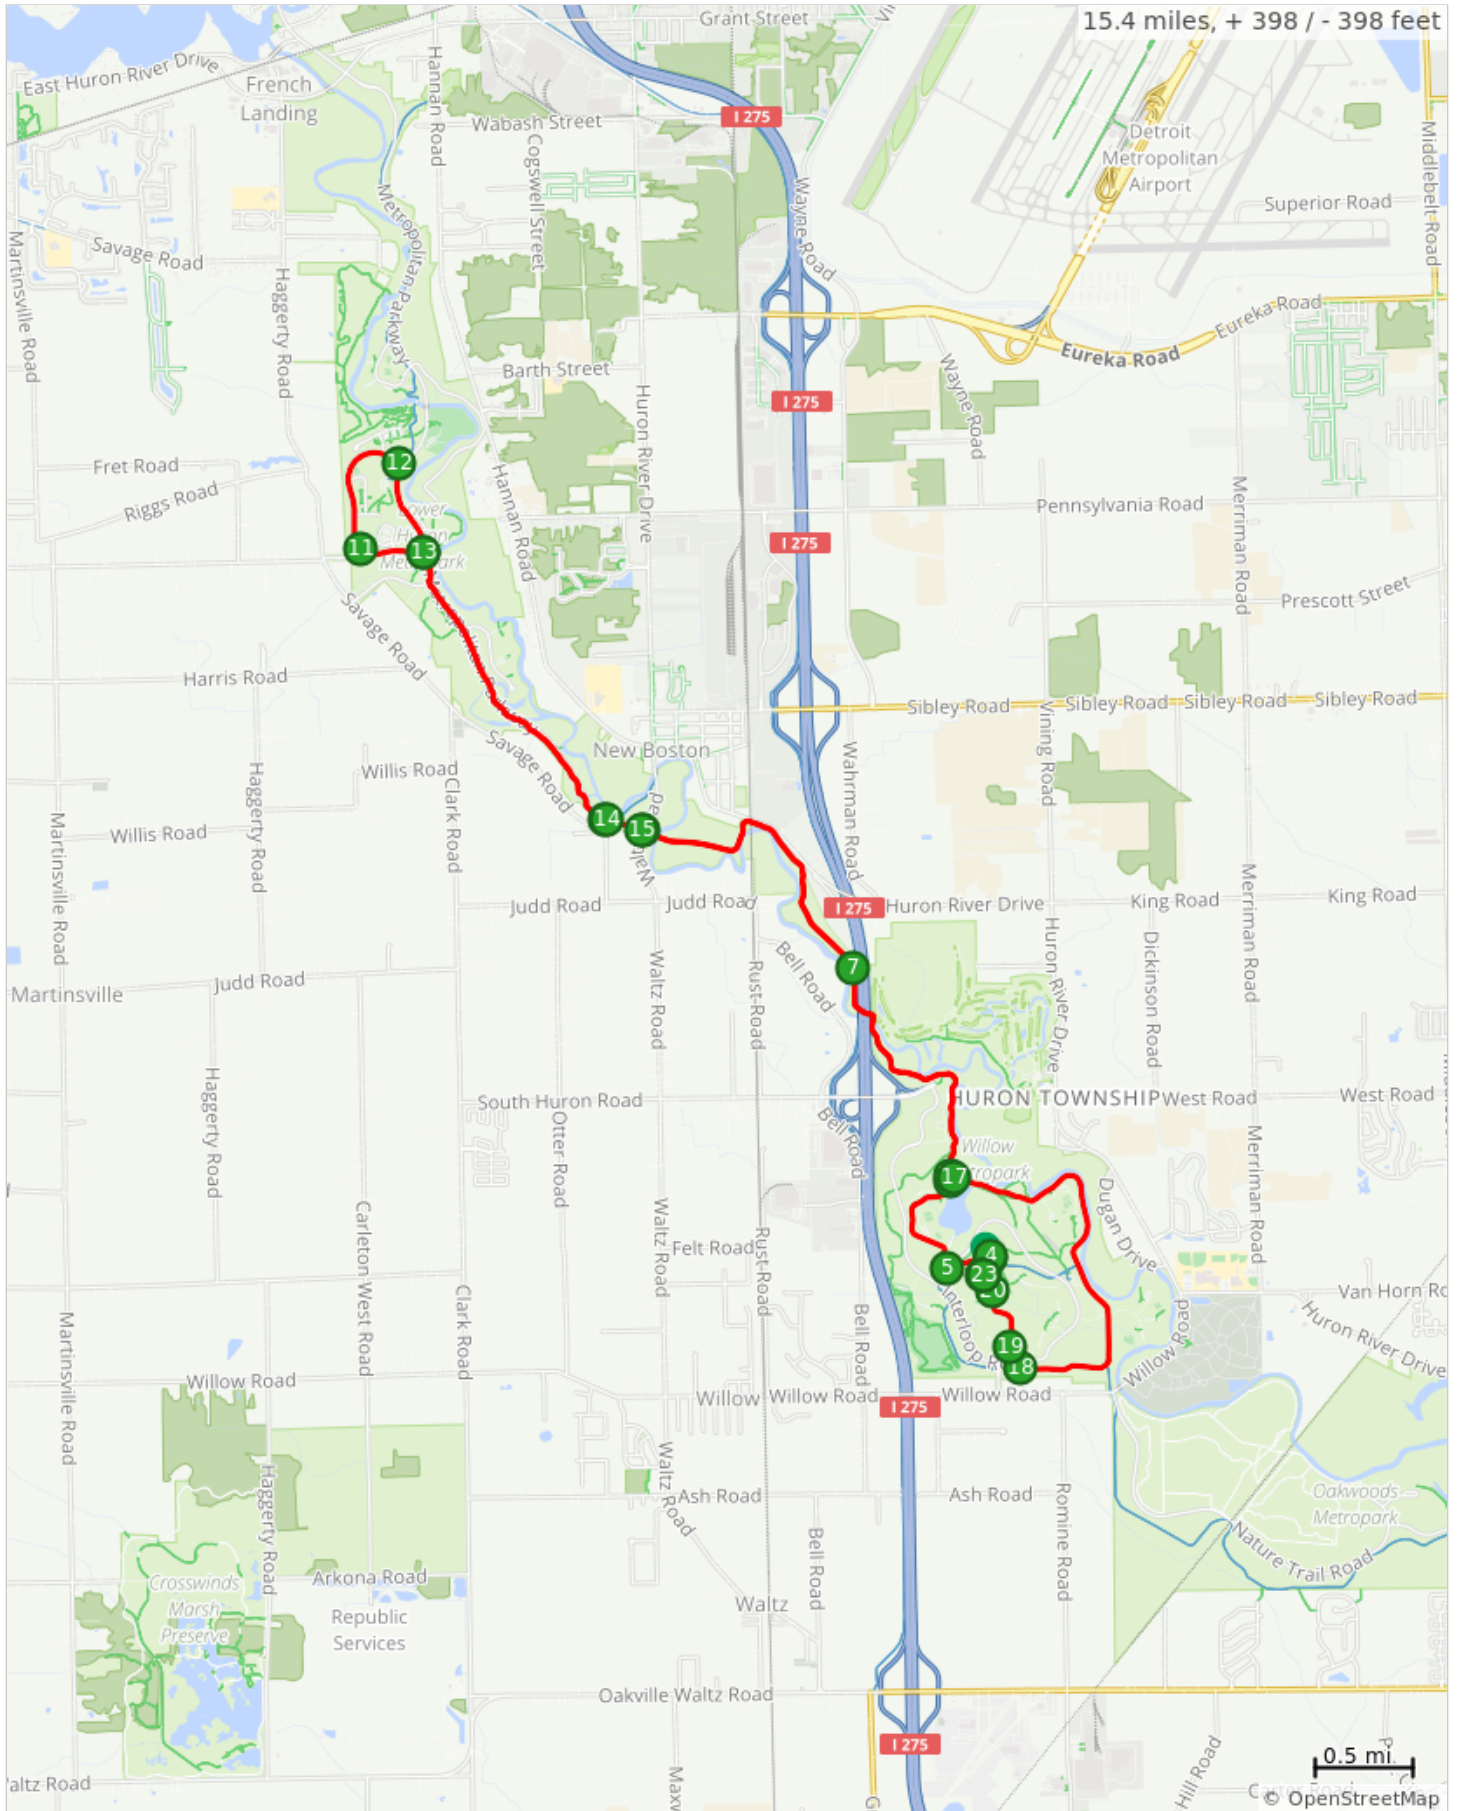

# 2021 MGST Family Route

2021 MGST Family Route

Num	Dist	Type	Note
1.	0.0		Start of route
2.	0.0		Proceed east on driveway
3.	0.2		R onto trail
4.	0.2		L onto trail
5.	0.4		R onto trail
6.	1.1		Slight L to stay on trail
7.	2.6		Continue straight
8.	4.2		Continue straight onto trail
9.	4.4		Straight to follow trail
10.	6.1		L onto Bemis Rd
11.	6.5		Stay R onto Metro Parkway
12.	7.2		R onto trail
13.	7.7		Continue straight on trail
14.	9.4		Straight to follow trail
15.	9.6		Continue straight onto trail
16.	12.7		L onto trail

12.7 miles. +327/-325 feet

Num	Dist	Type	Note
17.	12.7		L onto trail
18.	14.9		R onto trail
19.	15.0		R onto trail
20.	15.3		Bear L toward parking area
21.	15.4		R onto driveway
22.	15.4		Congrats! Nice Work!
23.	15.4		End of route

2.8 miles. +74/-75 feet