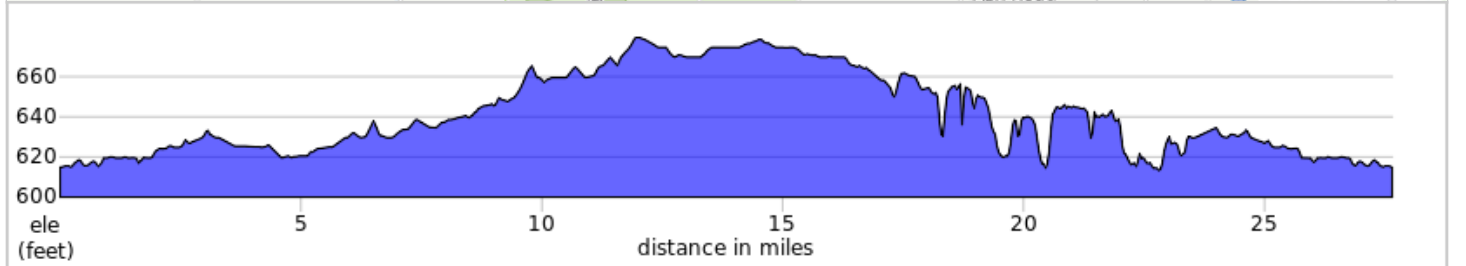

MGST Belleville 2019 White New

MGST Belleville 2019 White New

1.	0.0	0.0	📍	Start of route
2.	0.3	0.3	➔	Right onto Interloop Rd
3.	1.6	1.3	⬆	Continue onto S Huron Rd
4.	1.7	0.1	➔	Left to stay on S Huron Rd
5.	1.7	0.0	⬆	Continue straight to stay on S Huron Rd
6.	3.1	1.4	➔	Left onto Waltz Rd
7.	4.6	1.5	➔	Right onto Willow Rd
8.	8.7	4.1	➔	Right onto Sumpter Rd
9.	14.6	5.9	⬆	Continue onto South St
10.	14.8	0.3	➔	Right onto E Columbia Ave

14.8 miles. +139/-78 feet

11.	15.1	0.3	⬆	Continue onto Savage Rd
12.	17.2	2.1	➔	Left onto Haggerty Rd
13.	18.1	0.8	➔	Right onto E Huron River Dr
14.	18.4	0.4	➔	Right onto S Metro Pkwy
15.	18.9	0.5	➔	Slight right onto Metropolitan Pkwy
16.	23.0	4.1	➔	Right to stay on Metropolitan Pkwy
17.	23.2	0.2	➔	Right onto Waltz Rd
18.	24.6	1.4	➔	Left onto S Huron Rd
19.	26.0	1.4	➔	Right to stay on S Huron Rd

11.1 miles. +181/-236 feet

20.	26.1	0.1	⬆	Continue onto Interloop Rd
21.	27.4	1.3	➔	Left onto Activity Area Rd
22.	27.7	0.3	📍	End of route

1.7 miles. +8/-10 feet