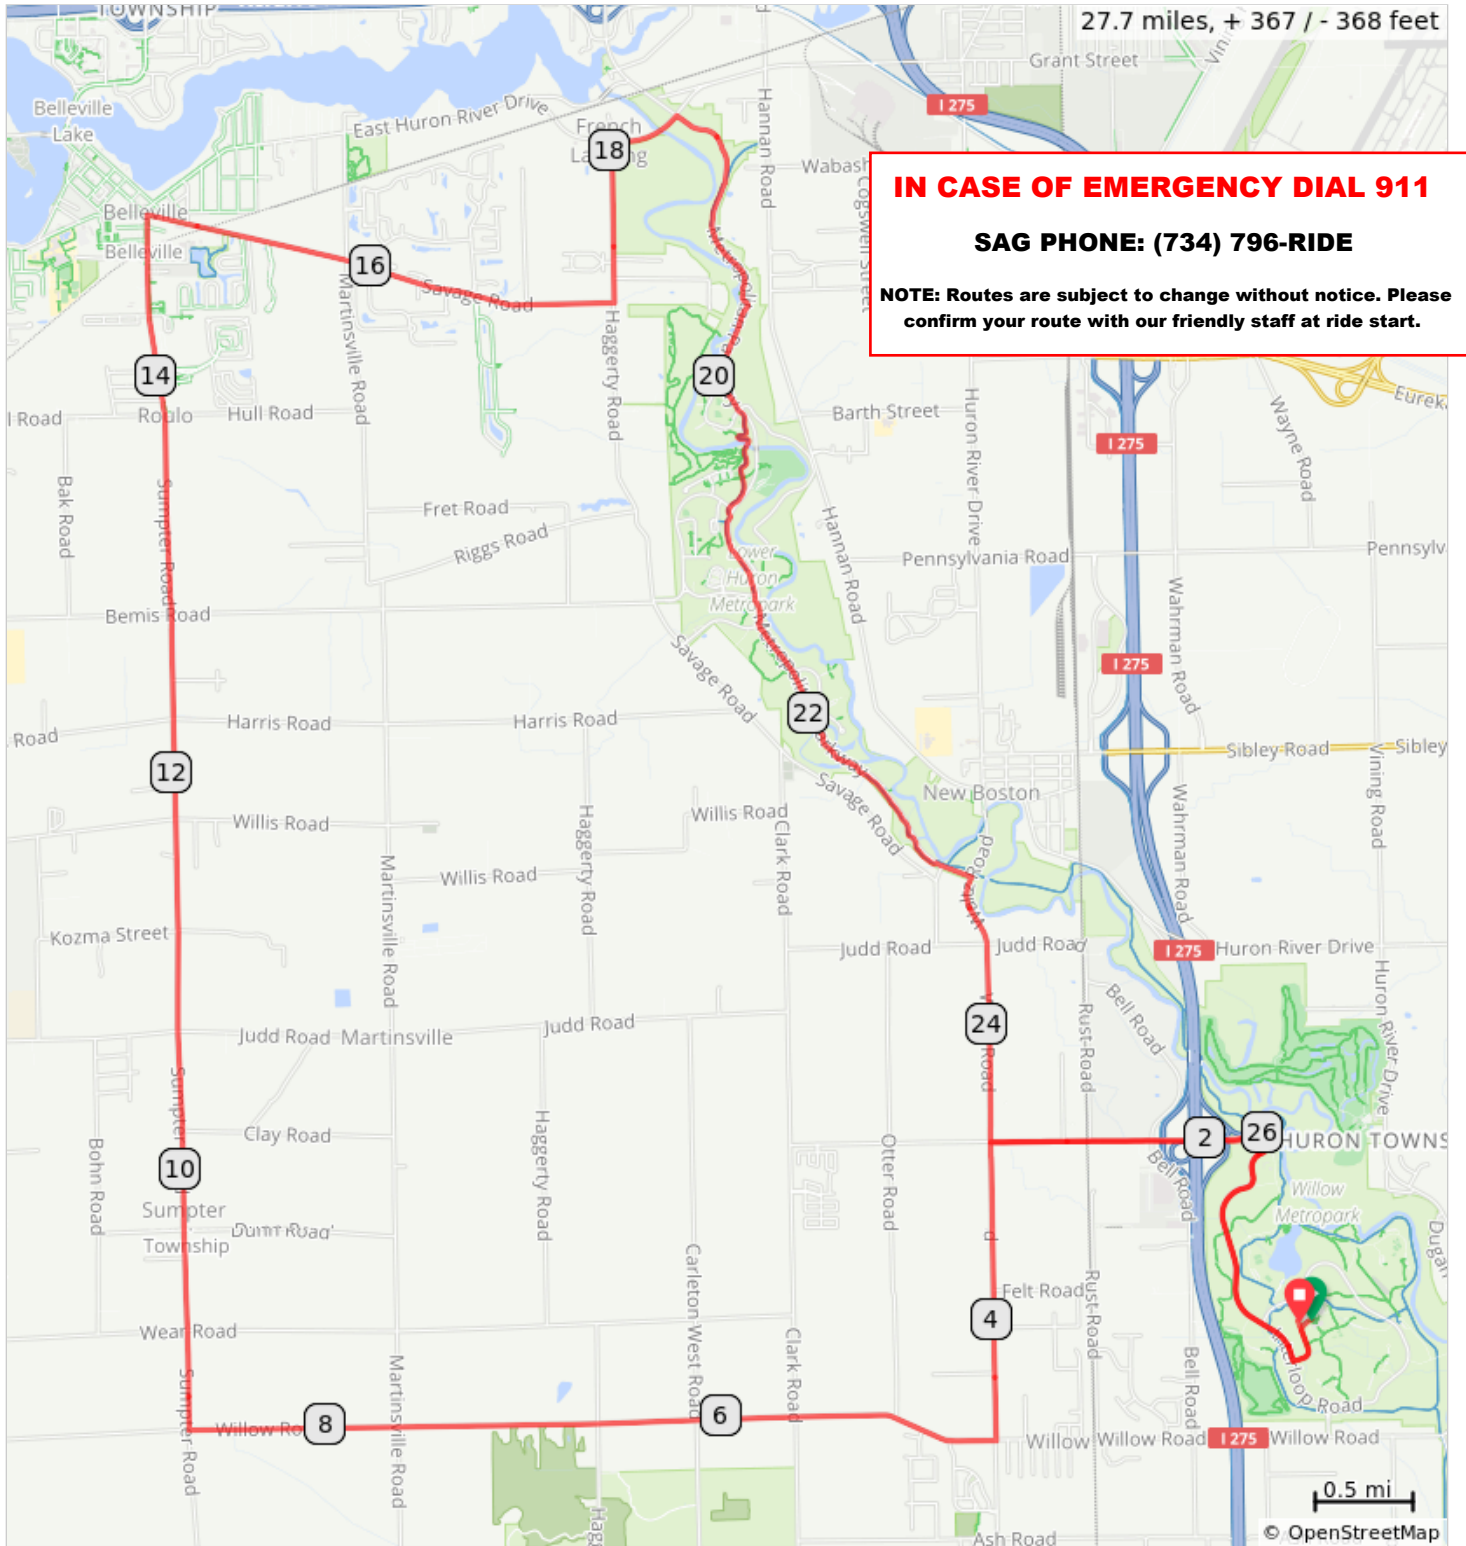

MGST Belleville 2019 White New

MGST Belleville 2019 White New

1.	0.0	0.0	📍	Start of route
2.	0.3	0.3	➔	Right onto Interloop Rd
3.	1.6	1.3	⬆	Continue onto S Huron Rd
4.	1.7	0.1	➔	Left to stay on S Huron Rd
5.	1.7	0.0	⬆	Continue straight to stay on S Huron Rd
6.	3.1	1.4	➔	Left onto Waltz Rd
7.	4.6	1.5	➔	Right onto Willow Rd
8.	8.7	4.1	➔	Right onto Sumpter Rd
9.	14.6	5.9	⬆	Continue onto South St
10.	14.8	0.3	➔	Right onto E Columbia Ave

14.8 miles. +139/-78 feet

11.	15.1	0.3	⬆	Continue onto Savage Rd
12.	17.2	2.1	➔	Left onto Haggerty Rd
13.	18.1	0.8	➔	Right onto E Huron River Dr
14.	18.4	0.4	➔	Right onto S Metro Pkwy
15.	18.9	0.5	➔	Slight right onto Metropolitan Pkwy
16.	23.0	4.1	➔	Right to stay on Metropolitan Pkwy
17.	23.2	0.2	➔	Right onto Waltz Rd
18.	24.6	1.4	➔	Left onto S Huron Rd
19.	26.0	1.4	➔	Right to stay on S Huron Rd

11.1 miles. +181/-236 feet

20.	26.1	0.1	⬆	Continue onto Interloop Rd
21.	27.4	1.3	➔	Left onto Activity Area Rd
22.	27.7	0.3	📍	End of route

1.7 miles. +8/-10 feet