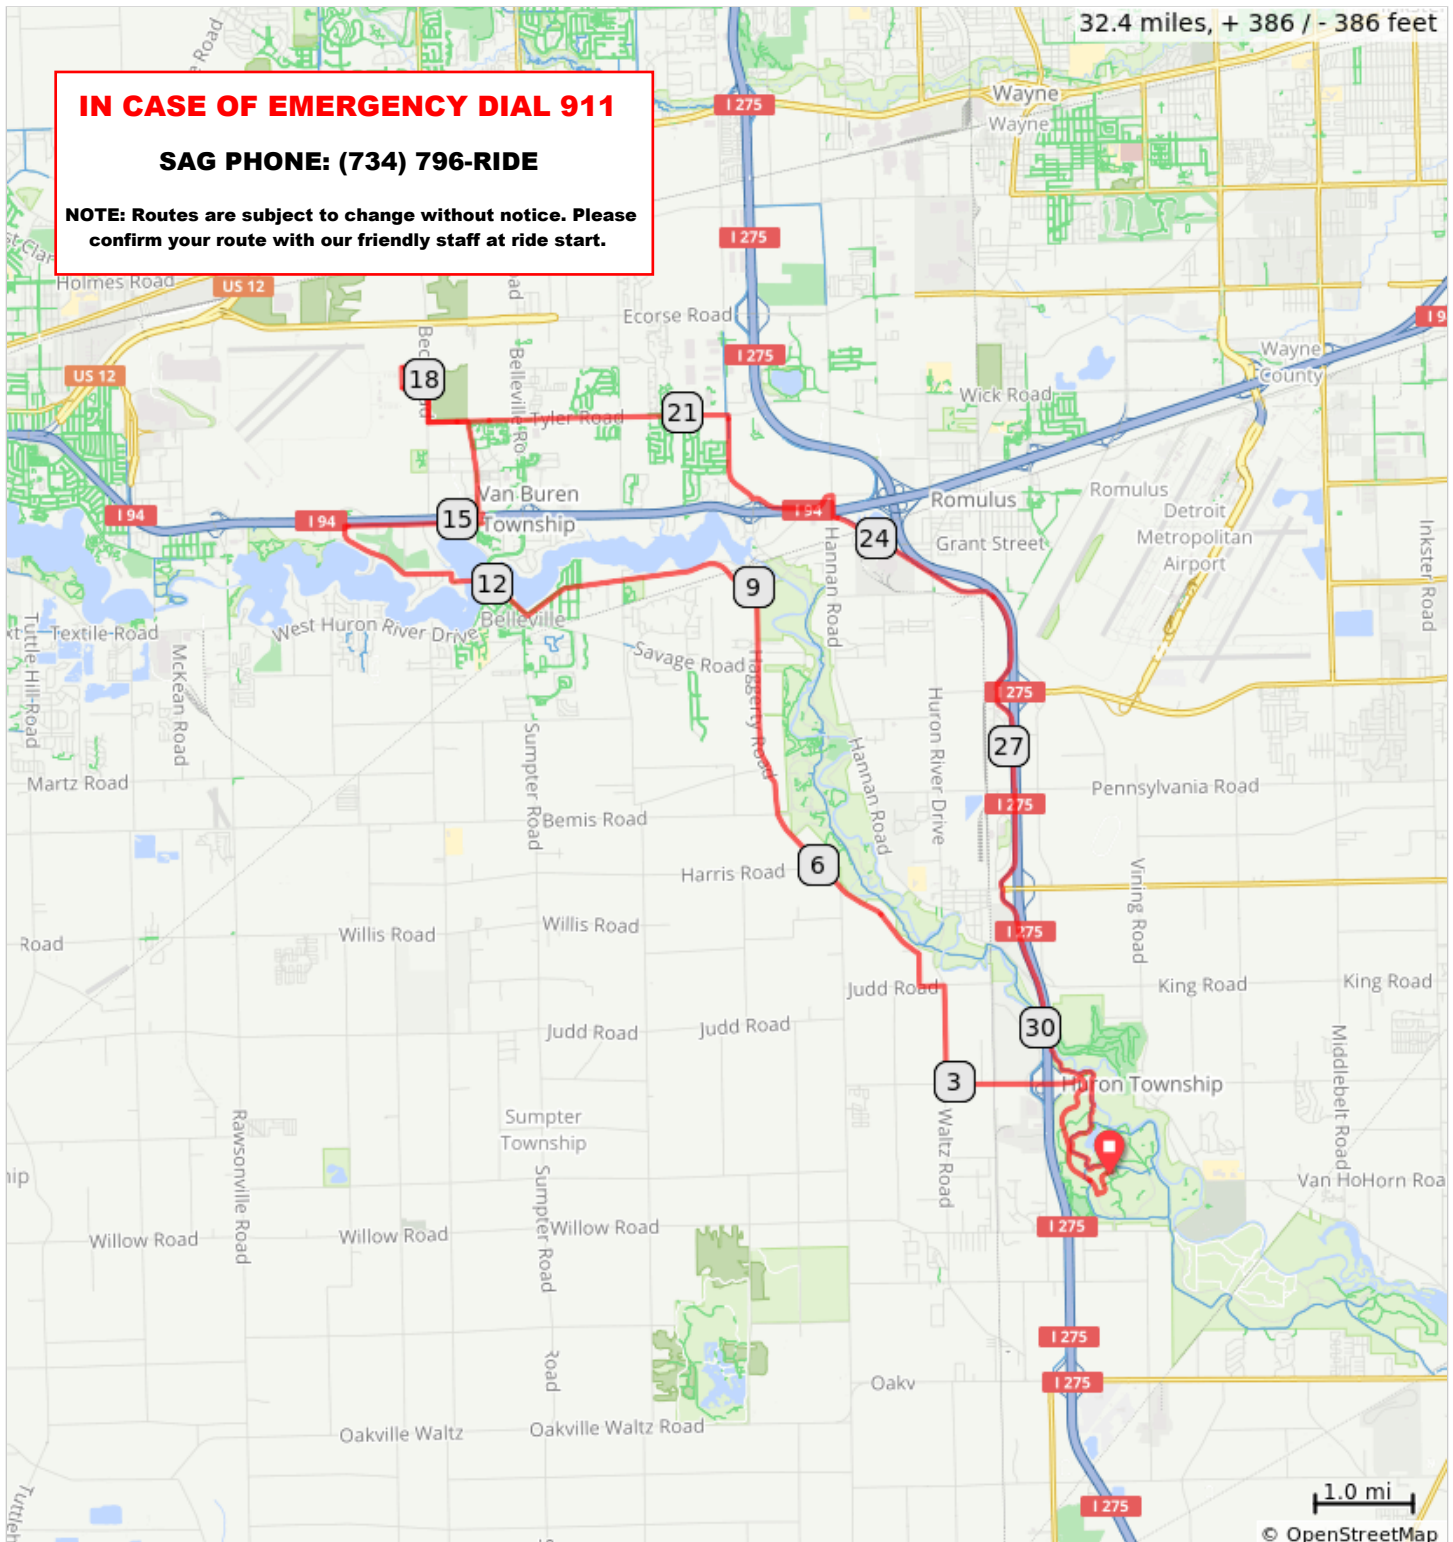

MGST Willow Run 2019 - Pink New

32.4 miles, + 386 / - 386 feet

IN CASE OF EMERGENCY DIAL 911
SAG PHONE: (734) 796-RIDE
NOTE: Routes are subject to change without notice. Please confirm your route with our friendly staff at ride start.

MGST Willow Run 2019 - Pink New

Num	Dist	Type	Note	Next
1.	0.0	📍	Start of route	0.0
2.	0.0	↑	West on driveway	0.3
3.	0.3	➔	R onto Interloop Rd	1.3
4.	1.6	↑	Continue onto S Huron Rd	0.1
5.	1.7	←	L to stay on S Huron Rd	1.4
6.	3.1	➔	R onto Waltz Rd	1.0
7.	4.1	←	L onto Judd Rd	0.2
8.	4.4	➔	R onto Gentz Rd	0.3
9.	4.7	←	L onto Savage Rd	4.4
10.	9.1	←	L onto E Huron River Dr	2.5
11.	11.6	➔	R onto N Liberty St	2.3
12.	13.8	➔	R onto S Interstate 94 Service Dr	1.3
13.	15.2	➔	R onto Quirk Rd Pedestrian Bridge over I-94	0.0
14.	15.2	←	L	0.2
15.	15.4	➔	R onto Quirk Rd	0.9

15.4 miles. +221/-144 feet

Num	Dist	Type	Note	Next
16.	16.4	←	L onto Tyler Rd	0.4
17.	16.8	➔	R onto Beck Rd	0.4
18.	17.1	←	L onto D St	0.3
19.	17.4	➔	R onto 3rd St	0.1
20.	17.5	↑	Continue onto A St	0.1
21.	17.6	➔	R to stay on A St	0.3
22.	17.8	➔	R onto Beck Rd	0.6
23.	18.4	←	L onto Tyler Rd	3.0
24.	21.4	➔	R onto Haggerty Rd	0.9
25.	22.4	←	L onto N Interstate 94 Service Dr Watch for rough road and potholes	0.9
26.	23.2	➔	R onto Hannan Rd	0.2
27.	23.5	←	L onto S Interstate 94 Service Dr/S Srv Rd	0.3
28.	23.7	↑	Continue onto S Northline Rd	0.3

8.3 miles. +43/-80 feet

Num	Dist	Type	Note	Next
29.	24.1	←	Slight L onto W Huron River Dr	0.0
30.	24.1	➔	Slight R onto I-275 Metro Trail Stay on bike path until gateway to Lower Huron bike path	5.8
31.	29.9	➔	R	0.0
32.	29.9	←	L onto Lower Huron & Willow Hike-Bike Trail Connector	1.5
33.	31.4	➔	Slight R onto Willow Hike-Bike Trail	0.7
34.	32.0	←	L onto Willow Hike-Bike Trail	0.2
35.	32.3	➔	R	0.1
36.	32.4	📍	End of route	0.0