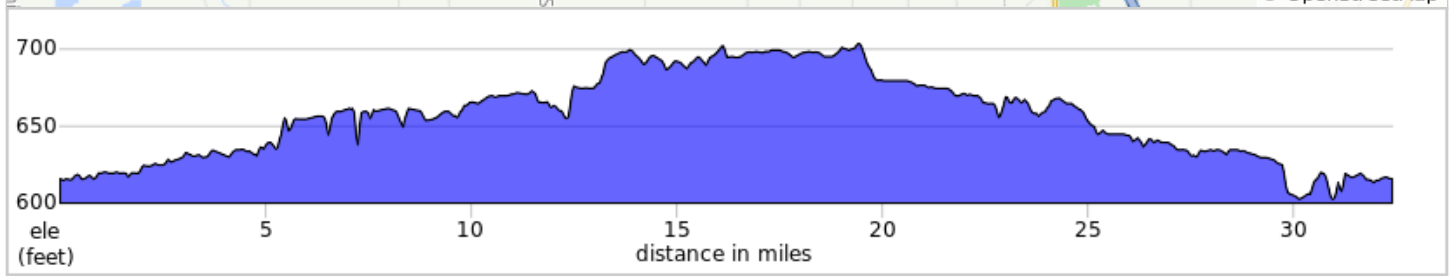

MGST Willow Run 2019 - Pink New

32.4 miles, + 386 / - 386 feet

IN CASE OF EMERGENCY DIAL 911
SAG PHONE: (734) 796-RIDE
NOTE: Routes are subject to change without notice. Please confirm your route with our friendly staff at ride start.

MGST Willow Run 2019 - Pink New

Num	Dist	Type	Note	Next
1.	0.0	📍	Start of route	0.0
2.	0.0	↑	West on driveway	0.3
3.	0.3	➔	R onto Interloop Rd	1.3
4.	1.6	↑	Continue onto S Huron Rd	0.1
5.	1.7	←	L to stay on S Huron Rd	1.4
6.	3.1	➔	R onto Waltz Rd	1.0
7.	4.1	←	L onto Judd Rd	0.2
8.	4.4	➔	R onto Gentz Rd	0.3
9.	4.7	←	L onto Savage Rd	4.4
10.	9.1	←	L onto E Huron River Dr	2.5
11.	11.6	➔	R onto N Liberty St	2.3
12.	13.8	➔	R onto S Interstate 94 Service Dr	1.3
13.	15.2	➔	R onto Quirk Rd Pedestrian Bridge over I-94	0.0
14.	15.2	←	L	0.2
15.	15.4	➔	R onto Quirk Rd	0.9

15.4 miles. +221/-144 feet

Num	Dist	Type	Note	Next
16.	16.4	←	L onto Tyler Rd	0.4
17.	16.8	➔	R onto Beck Rd	0.4
18.	17.1	←	L onto D St	0.3
19.	17.4	➔	R onto 3rd St	0.1
20.	17.5	↑	Continue onto A St	0.1
21.	17.6	➔	R to stay on A St	0.3
22.	17.8	➔	R onto Beck Rd	0.6
23.	18.4	←	L onto Tyler Rd	3.0
24.	21.4	➔	R onto Haggerty Rd	0.9
25.	22.4	←	L onto N Interstate 94 Service Dr Watch for rough road and potholes	0.9
26.	23.2	➔	R onto Hannan Rd	0.2
27.	23.5	←	L onto S Interstate 94 Service Dr/S Srv Rd	0.3
28.	23.7	↑	Continue onto S Northline Rd	0.3

8.7 miles. +64/-112 feet