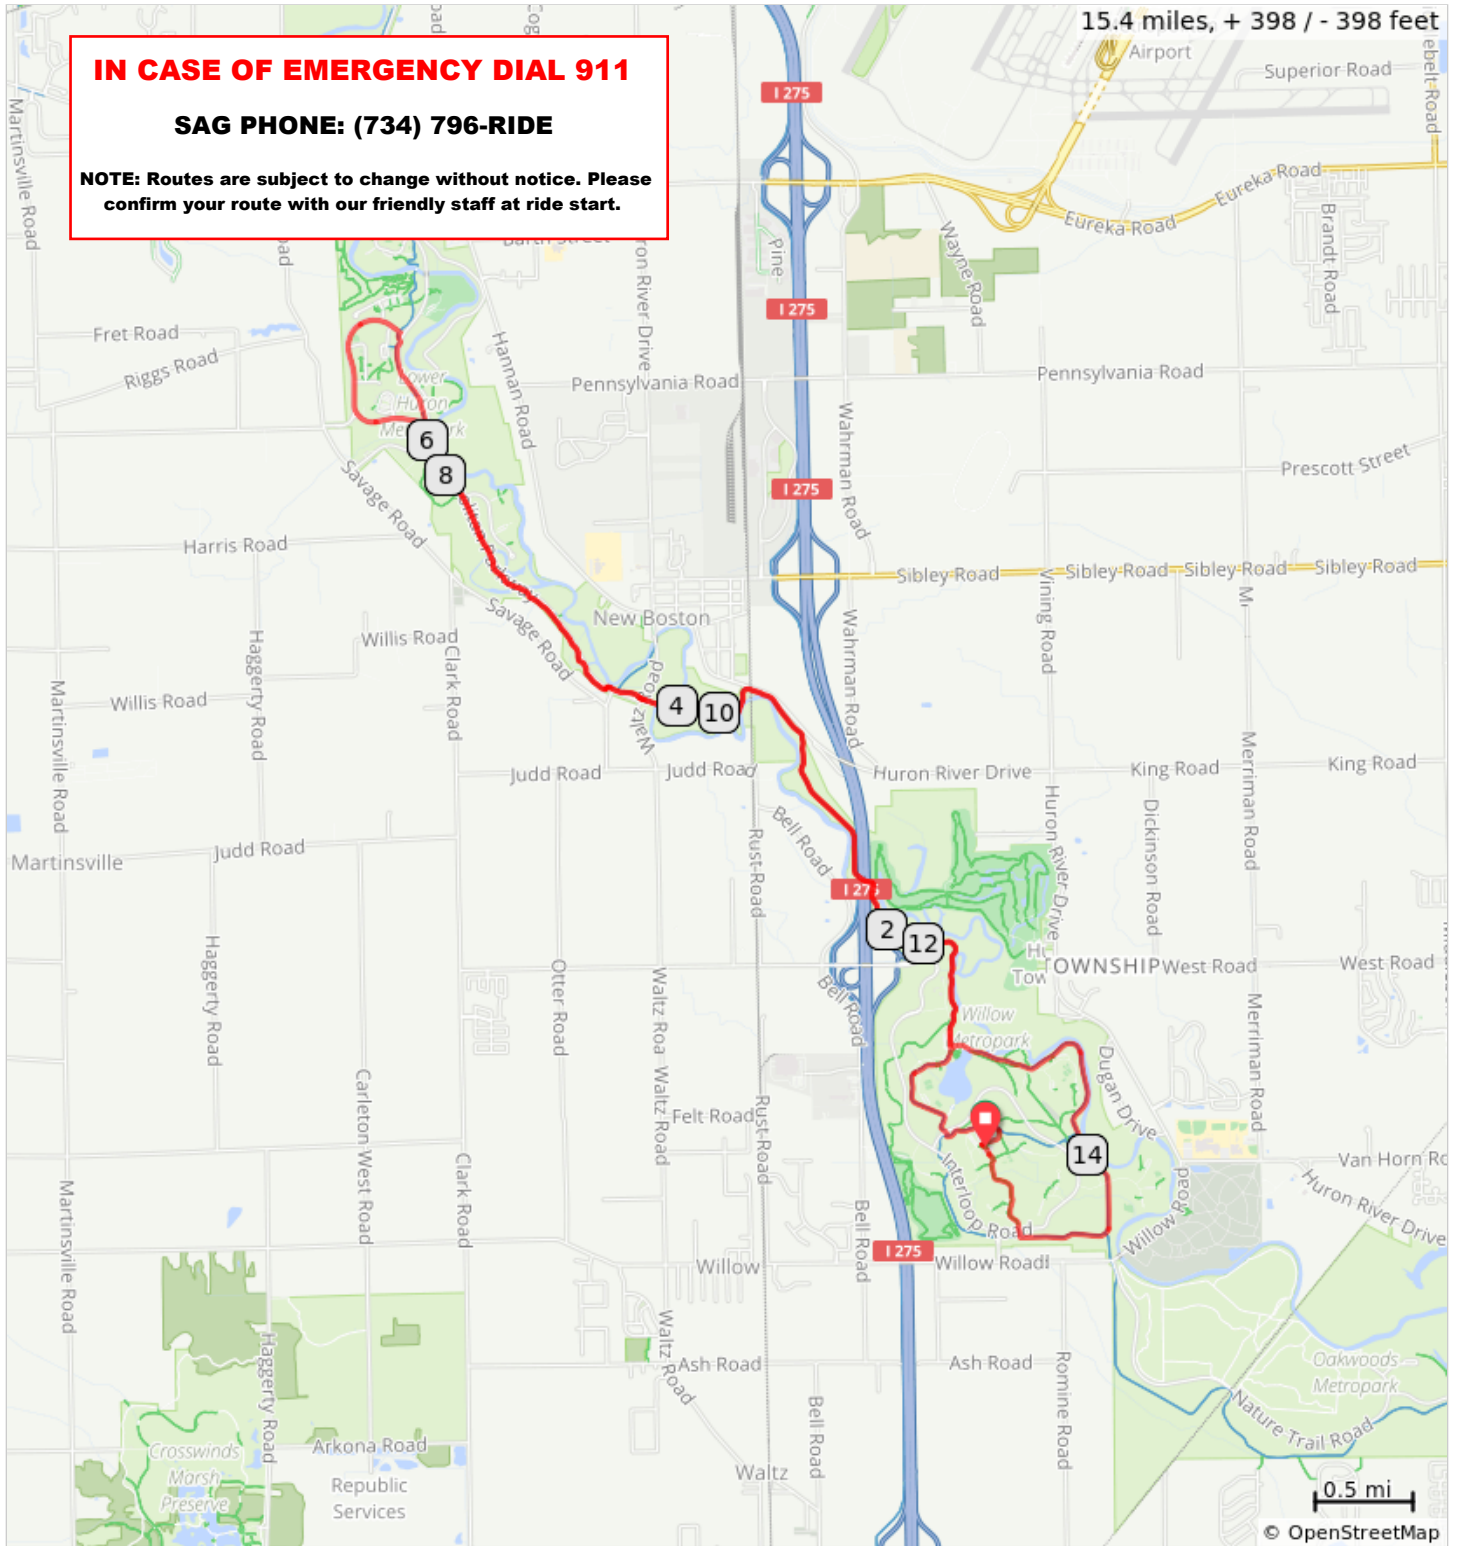

IN CASE OF EMERGENCY DIAL 911

SAG PHONE: (734) 796-RIDE

NOTE: Routes are subject to change without notice. Please confirm your route with our friendly staff at ride start.

15.4 miles, + 398 / - 398 feet

MGST Family 2019 - Green

1.	0.0	0.0	📍	Start of route
2.	0.0	0.0	↑	Proceed east on driveway
3.	0.2	0.2	→	Right onto trail
4.	0.2	0.0	←	Left onto trail
5.	0.4	0.2	→	Right onto trail
6.	1.1	0.7	←	Slight left to stay on trail
7.	2.6	1.5	↑	Continue straight
8.	4.2	1.6	↑	Continue straight onto trail
9.	4.4	0.2	↑	Straight to follow trail
10.	6.1	1.7	←	Left onto Bemis Rd
11.	6.5	0.3	→	Stay right onto Metro Parkway

6.5 miles. +162/-123 feet

23.	15.4	0.0	📍	End of route
-----	------	-----	---	--------------

0.0 miles. +0/-0 feet

12.	7.2	0.7	→	Right onto trail
13.	7.7	0.5	↑	Continue straight on trail
14.	9.4	1.7	↑	Straight to follow trail
15.	9.6	0.2	↑	Continue straight onto trail
16.	12.7	3.1	←	Left onto trail
17.	12.7	0.0	←	Left onto trail
18.	14.9	2.2	→	Right onto trail
19.	15.0	0.1	→	Right onto trail
20.	15.3	0.3	←	Bear left toward parking area
21.	15.4	0.1	→	Right onto driveway
22.	15.4	0.0	<i>i</i>	Congrats! Nice Work!

9.0 miles. +177/-208 feet